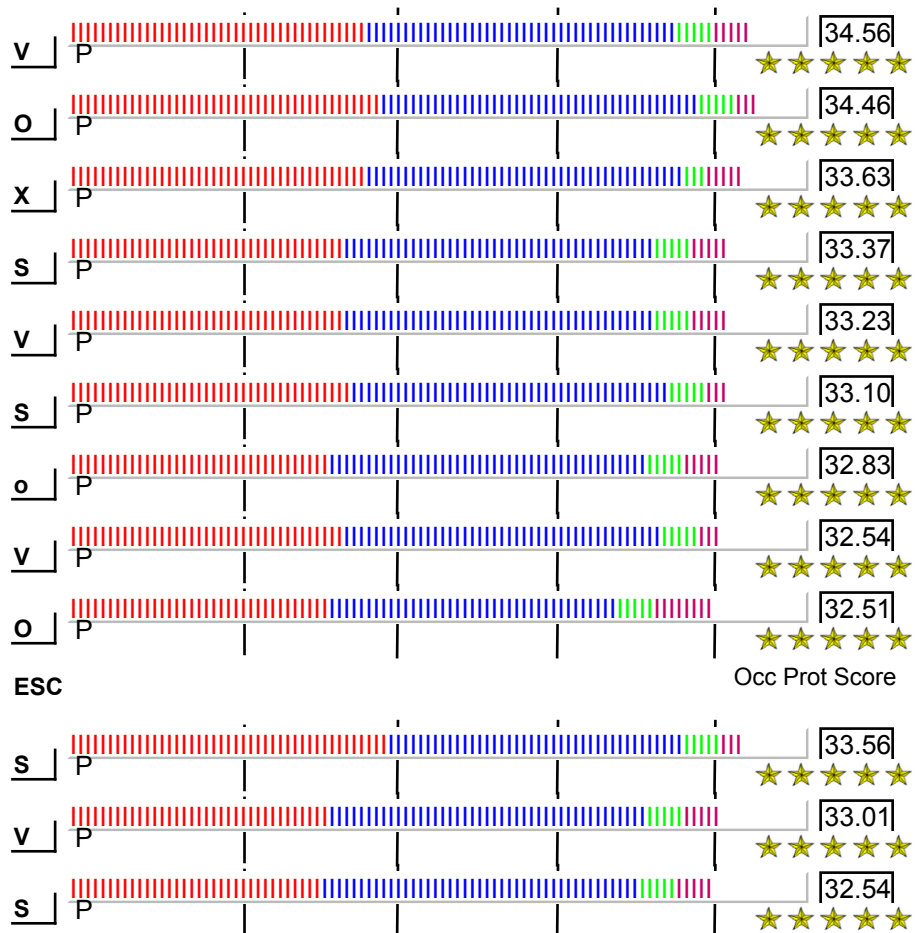

MINI COOPER
2007 on Front, Side & Head Airbags

SPORTS

RENAULT MEGANE CC(LHD)
2004 on Front, Side & Head Airbags

PEUGEOT 207CC
2007 on Front, Side & Head Airbags

SAAB 9-3 CONV(LHD)
2004 on Front, Side & Head Airbags

A_5_STARS_CURRENT

KEY ■■■ Offset, ■■■ Side impact, ■■■ Pole, ■■■ Seat belt reminders # TRUNCATED SCORE DUE TO POINT BALANCE

ESC: S=STD, O=OPTIONAL, V=SOME VARIANTS, X=-NONE

Printed 21/11/2007

Page 3