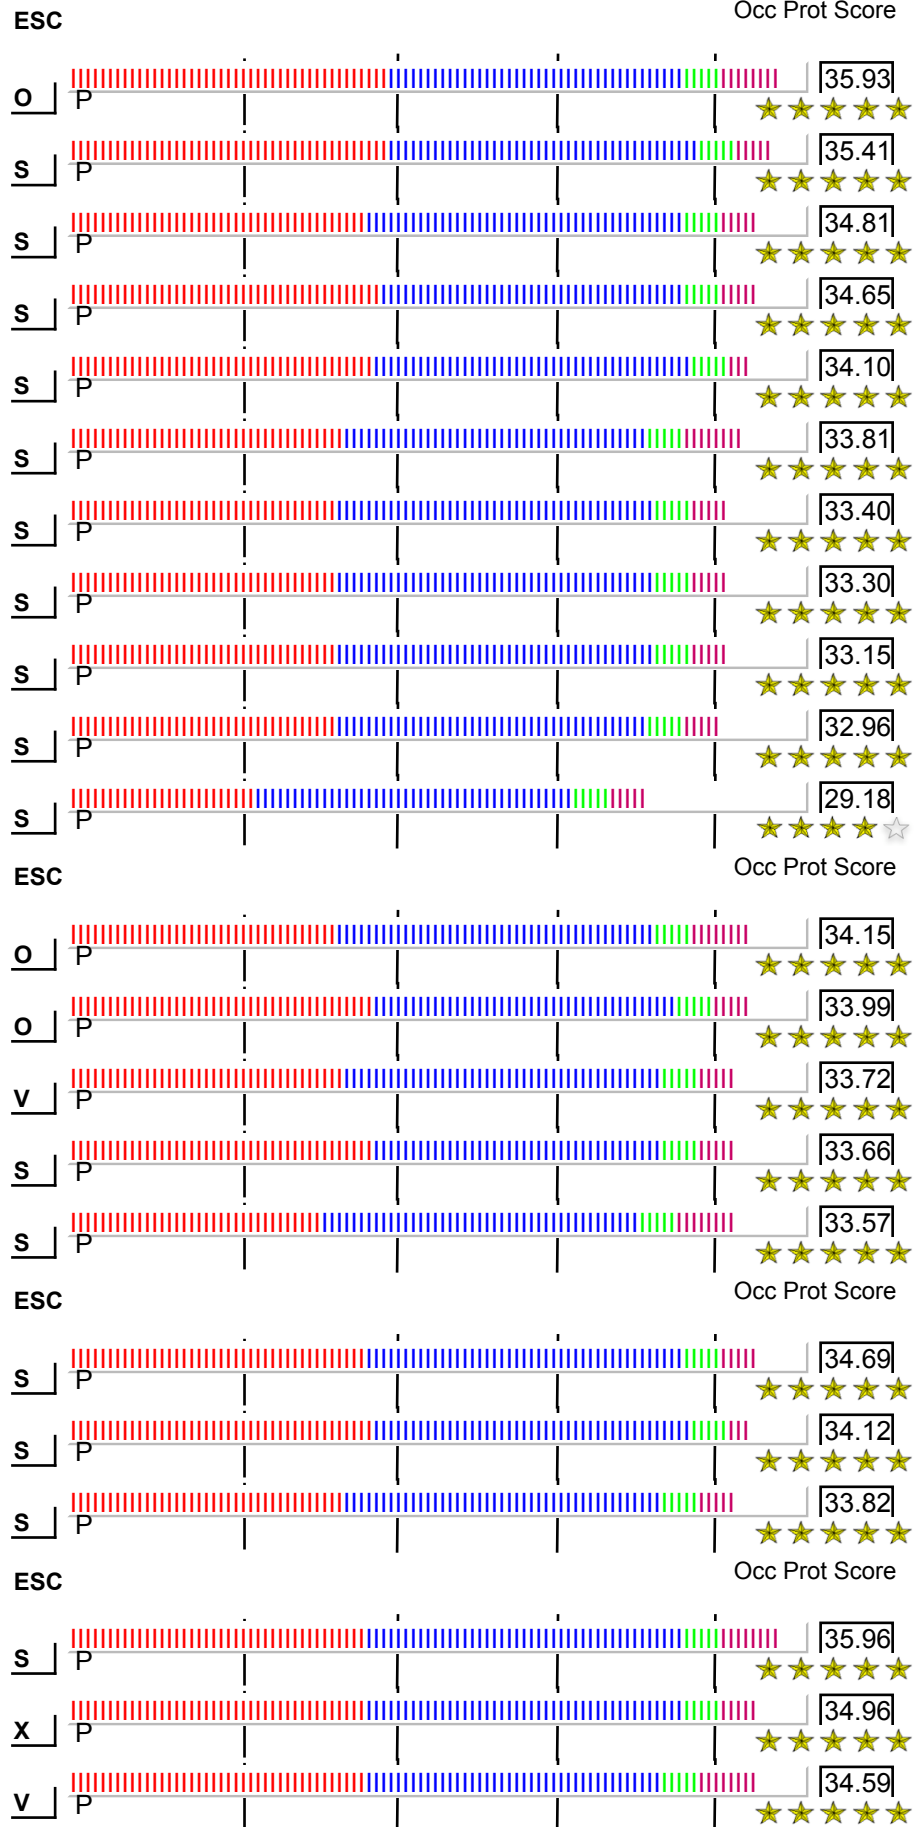

KEY ■■■ Offset, ■■■ Side impact, ■■■ Pole, ■■■ Seat belt reminders # TRUNCATED SCORE DUE TO POINT BALANCE

ESC: S=STD, O=OPTIONAL, V=SOME VARIANTS, X=-NONE

Printed 21/11/2007

Page 2

ANCAP BROCHURE DATA

OCCUPANT PROTECTION